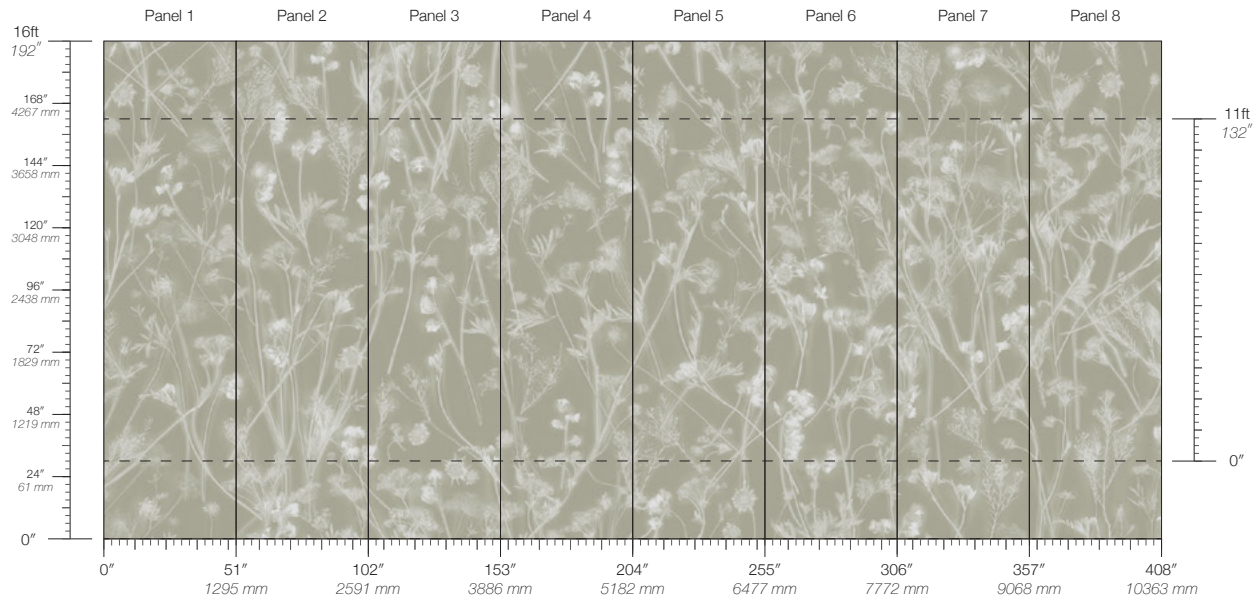

GRAIN

SEPIA

SERENE

SPROUT

Sunprints Grain

Suitable for residential and commercial projects

COLOR
Grain

ITEM
6445

CONTENT
Type II PVC-Free

PANEL WIDTH
51" / 1295 mm trimmed

PANEL HEIGHT
132" / 3353 mm standard
192" / 4877 mm extended

REPEAT
Non-repeating

STOCK
Made to order

LEAD TIME
4 weeks to print

MINIMUM
1 panel

PRICE
Available upon request

ORIGIN
USA

DETAILS
Custom options available

MAINTENANCE
Water-based cleanser

ENVIRONMENTAL
Recycled Content
Phthalate Free
Low VOC
HPD Available

SPECS
Polyester/Natural Fiber face
Fabric backing
14 oz per linear yard
435.2 g per linear meter
Dappled surface texture